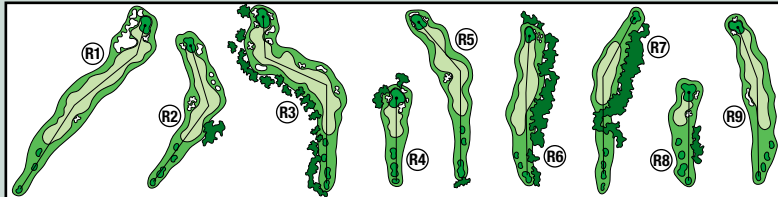

Yardage Markers
 Red - 100 Yards
 White - 150 Yards
 Blue - 200 Yards

All yardage markers, including sprinklers, are measured from that point to the middle of the green

HOLE	1	2	3	4	5	6	7	8	9	OUT
GOLD <small>Rated 73.0 Slope 140</small>	408	168	400	450	391	520	448	215	567	3567
BLUE <small>Rated 71.1 Slope 130</small>	394	155	368	387	374	491	422	193	543	3327
WHITE <small>Rated 68.9 Slope 123</small>	371	135	339	362	356	459	386	170	528	3106
MEN'S HANDICAP	13	17	9	3	11	7	5	15	1	
PACE OF PLAY	:17	:28	:41	:56	1:09	1:25	1:40	1:50	2:07	
PAR	4	3	4	4	4	5	4	3	5	36
+/-										
RED <small>Rated 71.1 Slope 124</small>	357	125	325	318	330	422	359	136	467	2839
WOMEN'S HDCP	11	17	13	9	7	3	5	15	1	

DATE

ATTEST

SCORER'S SIGNATURE

1	2	3	4	5	6	7	8	9	IN	OUT	TOT	HCP	NET
543	358	505	188	401	360	413	185	382	3335	3567	6902		
511	319	474	163	384	341	389	148	360	3089	3327	6416		
476	268	436	148	336	319	354	125	316	2778	3106	5884		
4	14	6	18	8	12	2	16	10					
2:32	2:44	2:59	3:09	3:23	3:37	3:51	4:01	4:15					
5	4	5	3	4	4	4	3	4	36	36	72		
442	242	409	116	306	282	310	96	291	2494	2839	5333		
2	14	8	18	10	12	4	16	6					